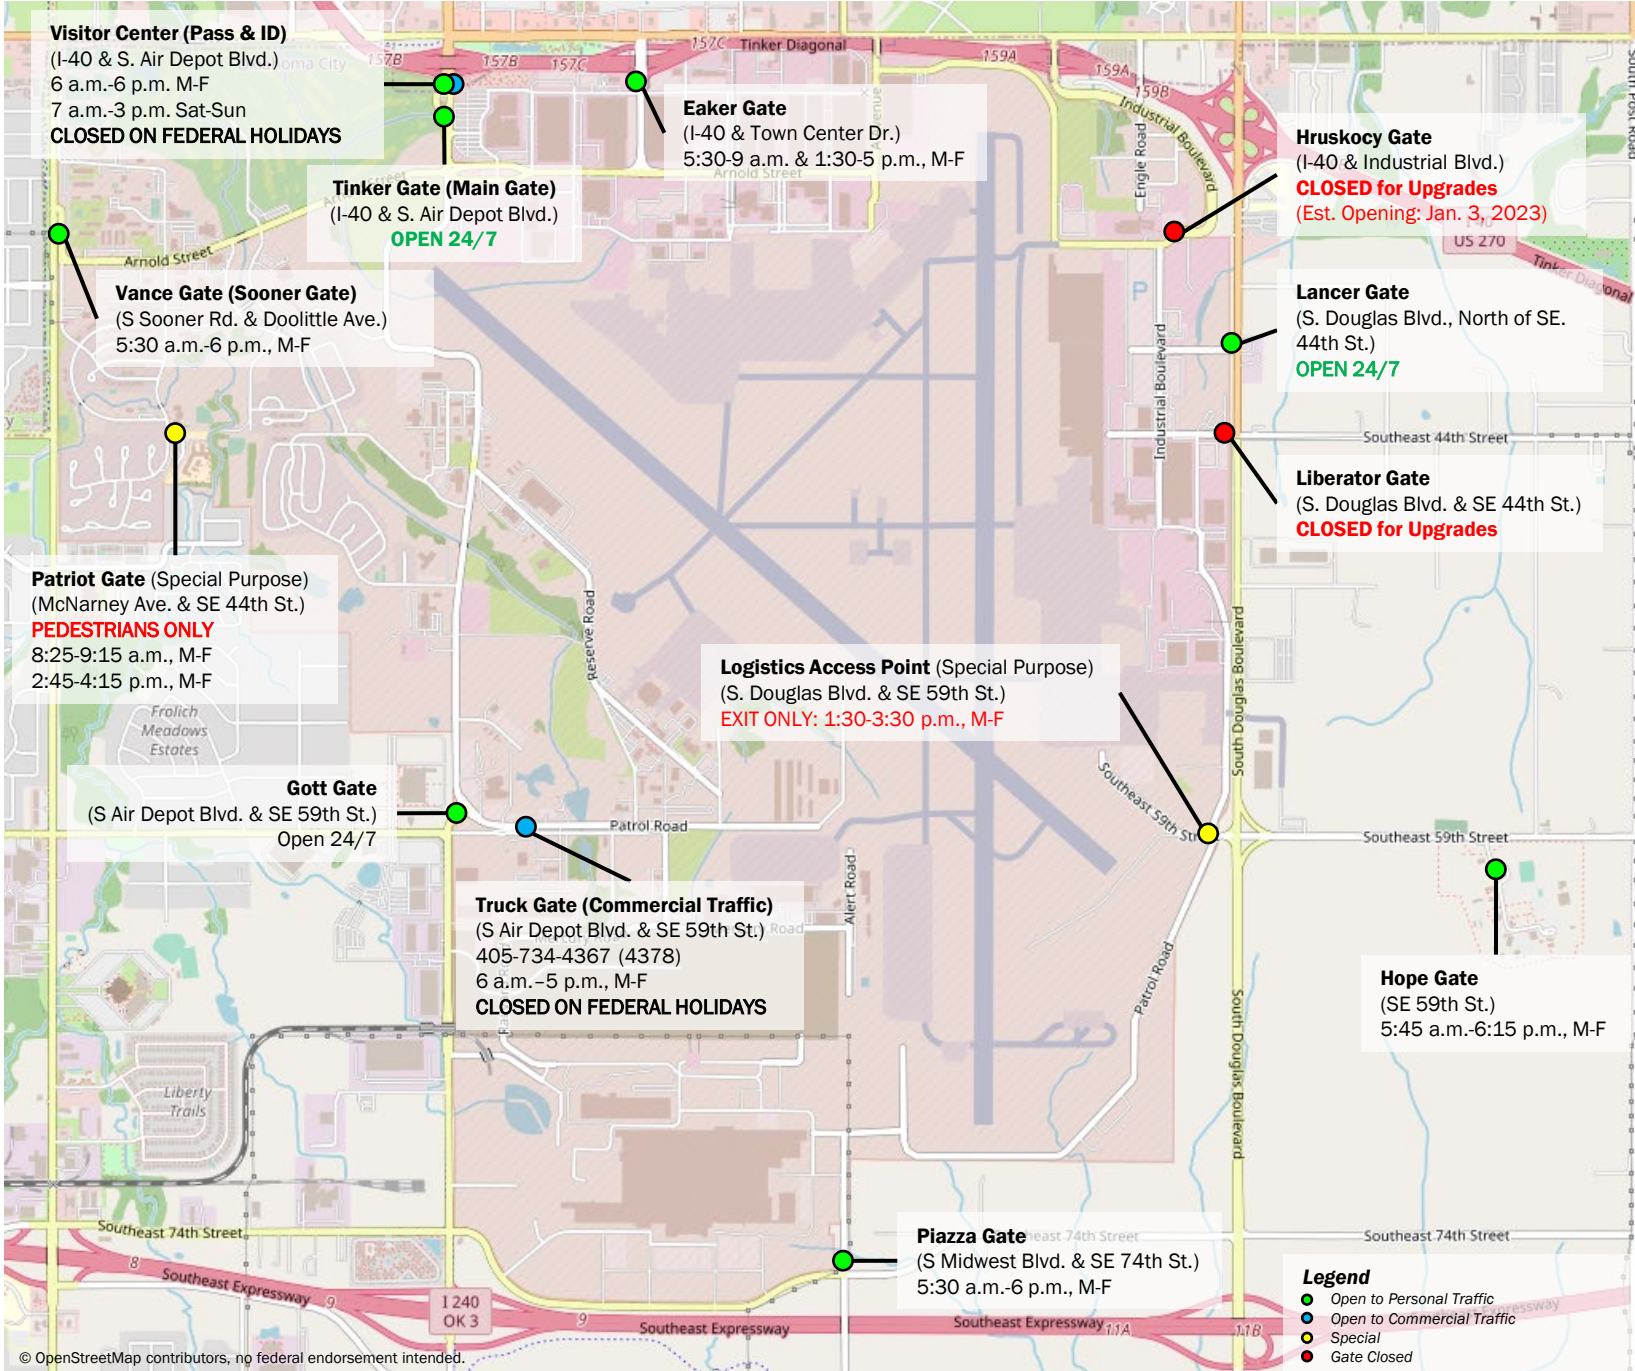

Tinker Air Force Base | Gate Map & Hours

Frequently Dialed Numbers

- Civilian Personnel:
405-739-3401
- Clinic, Appointments:
405-734-2778
- Commissary:
405-734-5965
- Exchange:
405-734-2641
- Freight Receiving:
405-739-5095
- Housing:
405-610-3637
- Military & Family
Readiness Center:
405-739-2747
- MPF (ID Cards):
405-734-8753
- Outdoor Recreation:
405-734-5875
- Pharmacy:
405-582-6315
- Pharmacy Refill Line:
1-800-457-9928
- Public Affairs:
405-739-2026
- Security Forces
Emergency Control Center:
405-734-3737
- Truck Gate
405-734-4367 (4378)
- Visitor Center:
405-734-5191

Note: Gate availability is subject to change without prior notice. Follow Tinker AFB on Facebook and Twitter for traffic updates.